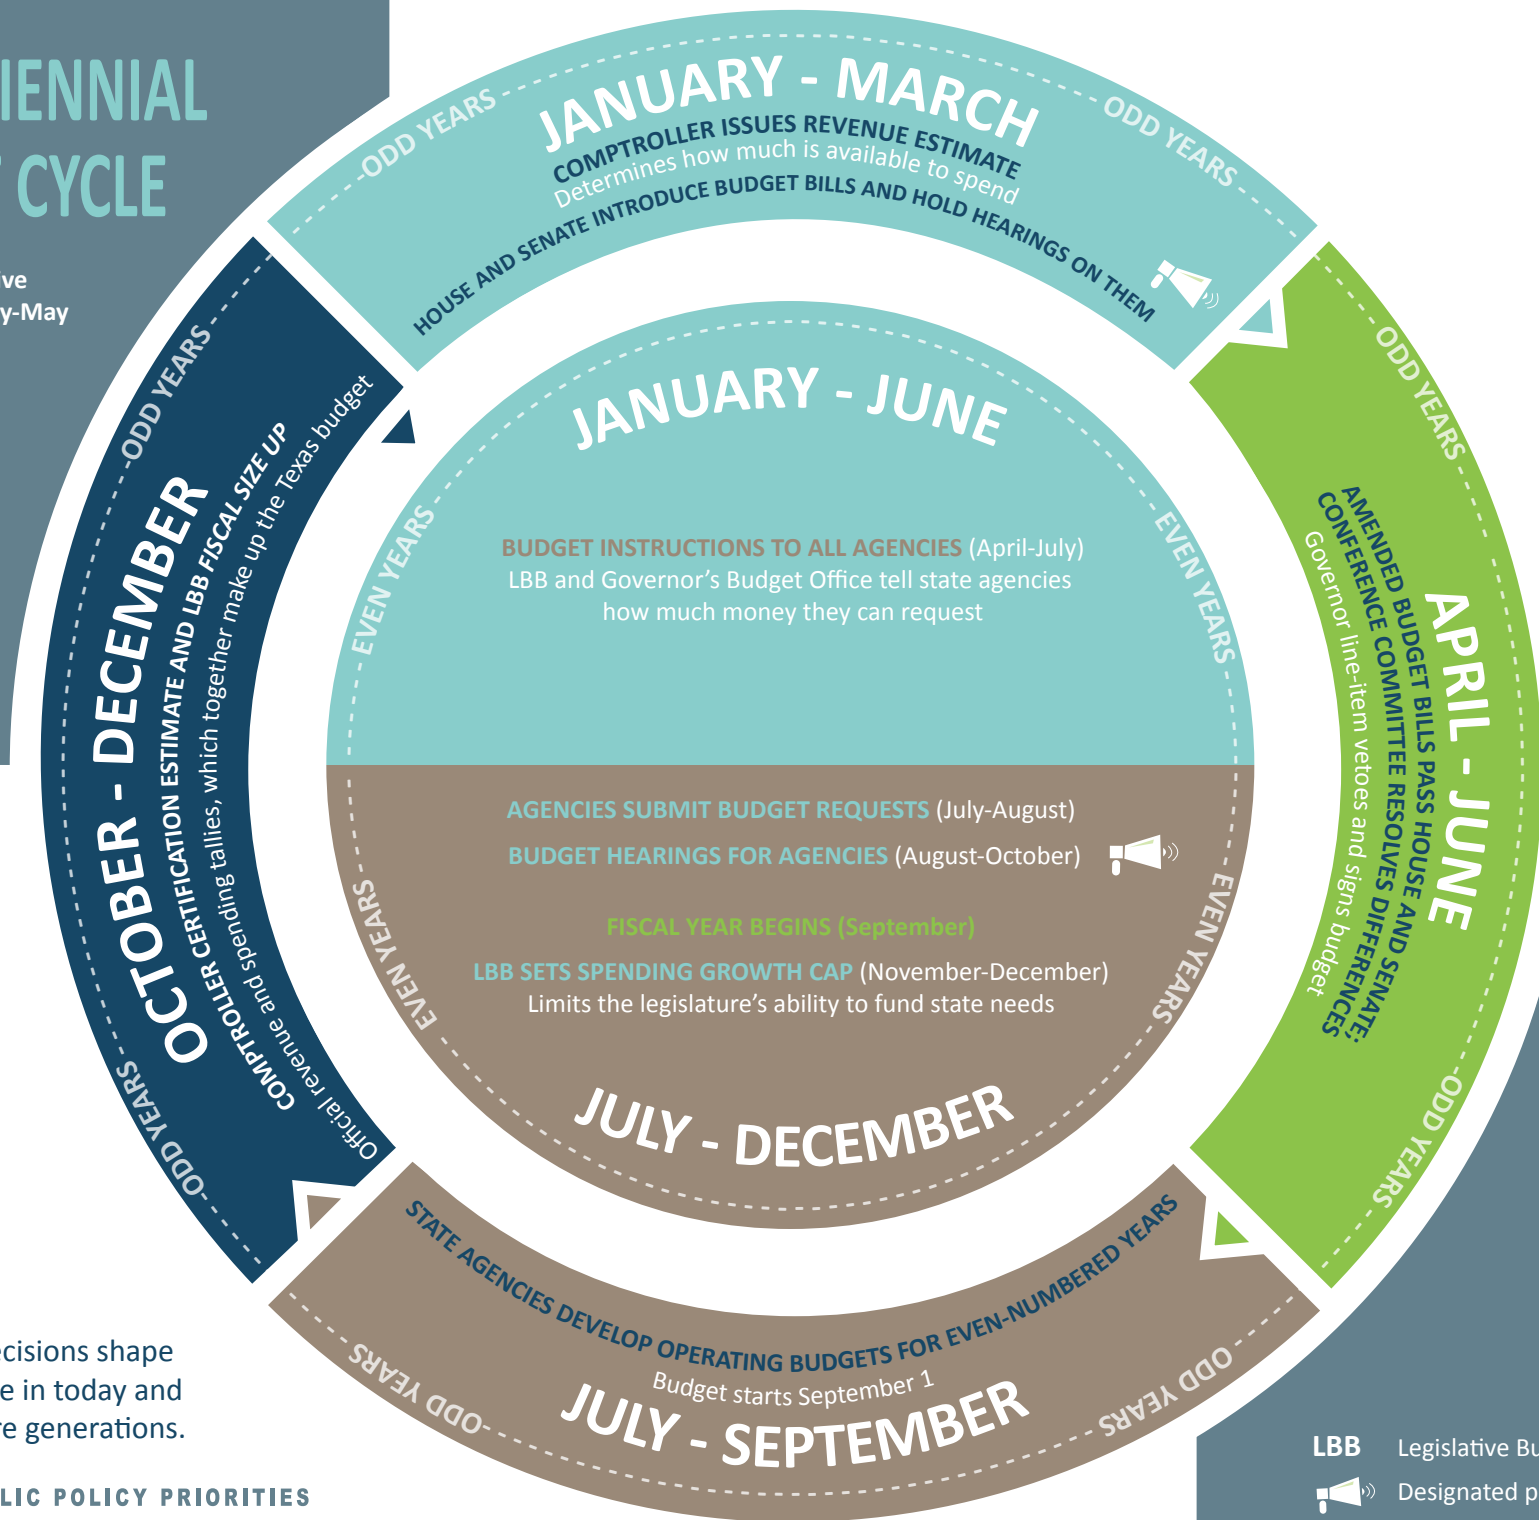

TEXAS BIENNIAL BUDGET CYCLE

The regular legislative session runs January-May of odd years.

Get Involved!

State budget decisions shape the Texas we live in today and pass on to future generations.